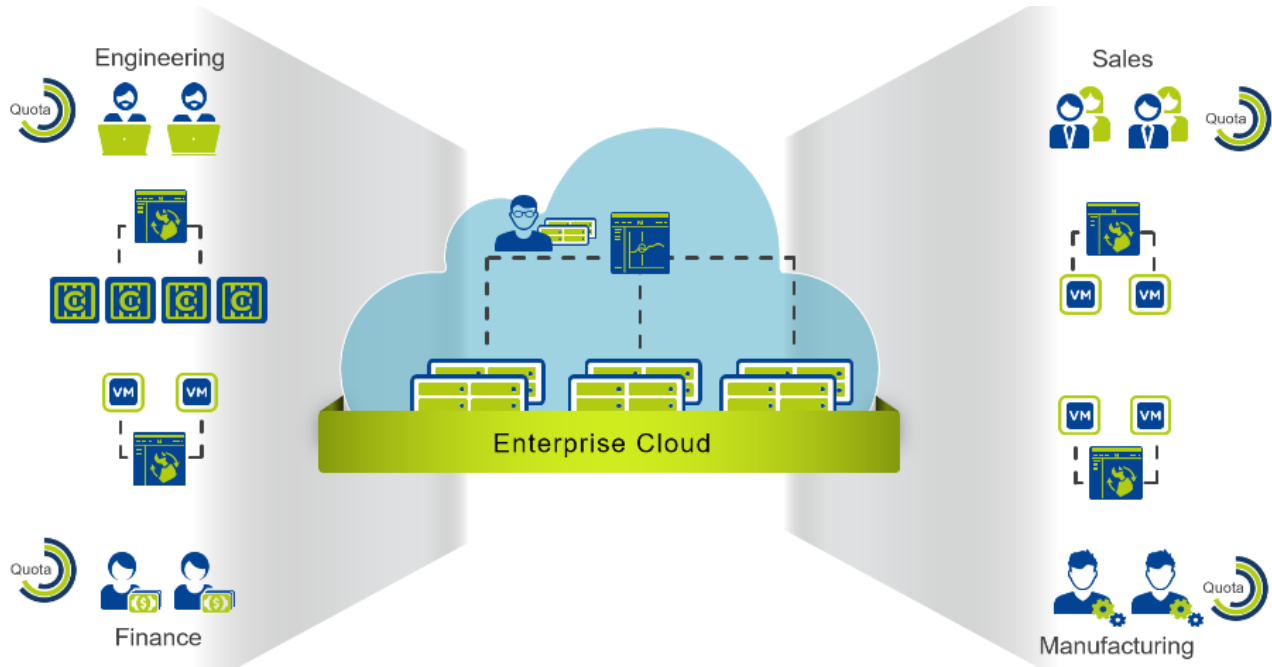

Nutanix Enterprise Cloud Benefits include:

- **Life-Cycle Management:** Nutanix continuously monitors data access patterns and places data in the correct tier, automatically moving from high-performance flash to cost-effective hard drives or between nodes with no external configuration needed, providing maximum performance.
- **Linear Scalability:** Thanks to the web-scale engineering in our DNA, Nutanix clusters can start small and rapidly scale as needed, with linear performance gains. By combining different Nutanix models, you can independently scale storage and compute to match your needs.
- **Solutions for All Storage Types:** Nutanix provides a portfolio of solutions for all types of workloads, from traditional virtualized and bare metal workloads, to next-generation containers.

REMOVING THE DELAY BETWEEN THOUGHT AND ACTION

Nutanix Prism is the operations and management hub of the Nutanix Enterprise Cloud Platform. Prism provides a variety of unique features for every environment, including:

Automation and Systems Thinking: Prism provides a variety of options that give users and developers direct access to the infrastructure while maintaining control. With a built-in, self-service portal, users gain controlled access to resources and a true cloud experience. Every Prism operation is available through a comprehensive API, allowing complete automation of the stack.

Single Pane-of-Glass: Prism Central combines all disparate clusters into a single view, delivering a complete picture of your environment from one screen. Prism Central also adds powerful operational features, including capacity planning, what-if analyses, and global resource monitoring, giving infrastructure teams the information they need to make important decisions.