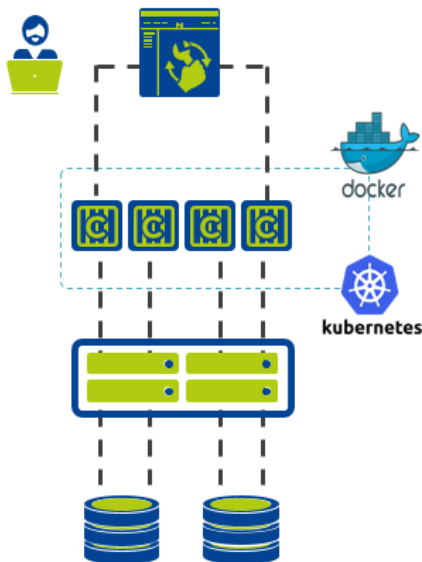

Nutanix Enterprise Cloud: The Ideal Platform for DevOps

DevOps is a combination of culture and technology that aims to close the gap between development and operations.

No matter where you are on the journey to integrated development and operations, the Nutanix Enterprise Cloud Platform will ensure your infrastructure has the required agility and flexibility needed at all layers.

Single Pane-of-Glass: Prism Central combines all disparate clusters into a single view, delivering a complete picture of your environment from one screen. Prism Central also adds powerful operational features, including capacity planning, what-if analyses, and global resource monitoring, giving infrastructure teams the information they need to make important decisions.